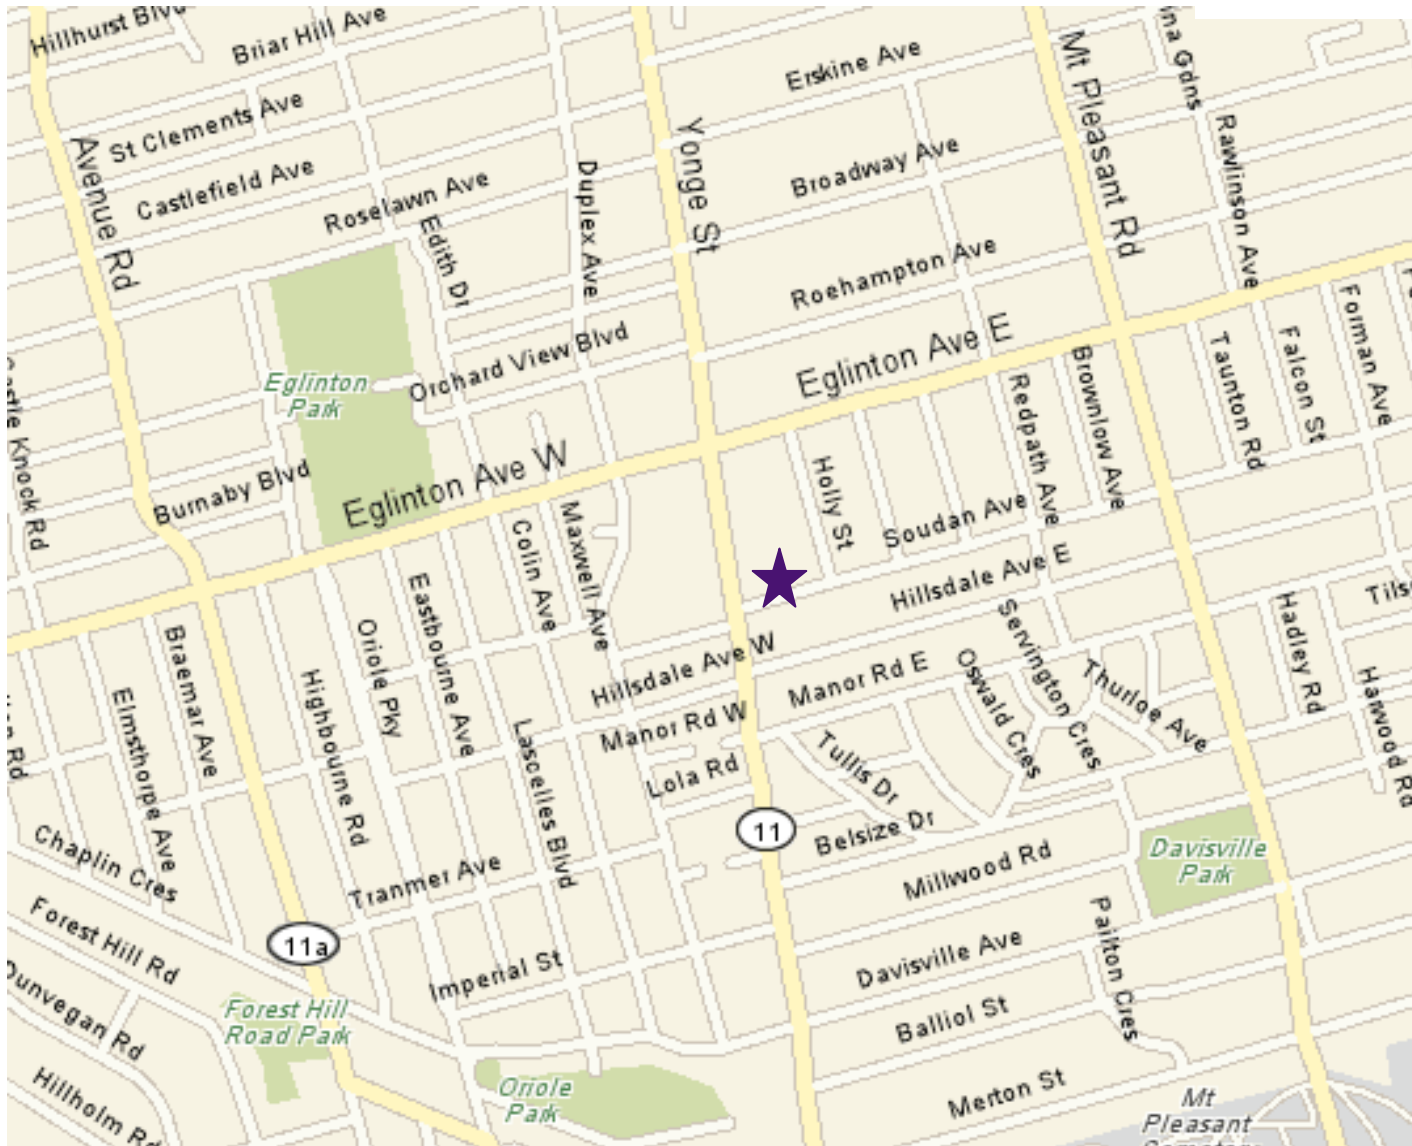

we have full
in-house capabilities